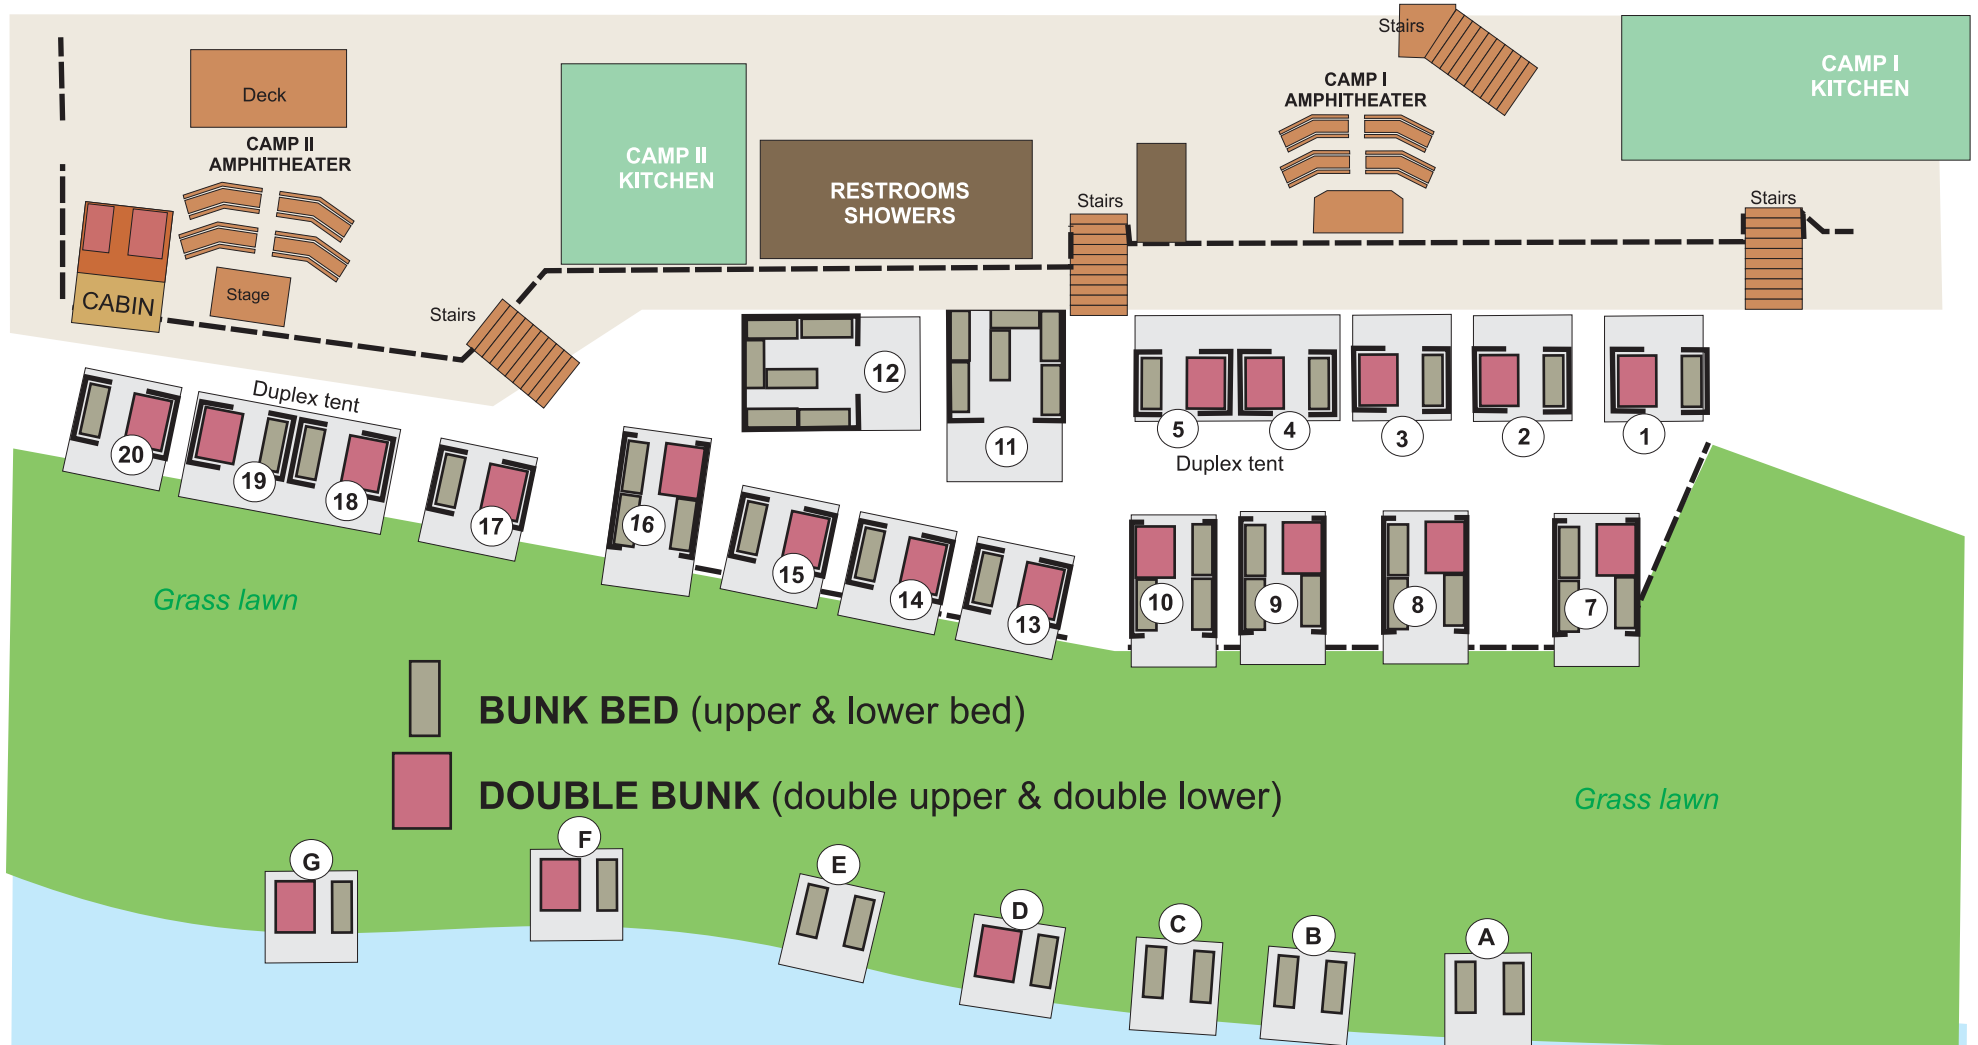

EARTHTREK EXPEDITIONS CABIN TENT MAP

Map not to scale

River front mini-cabin tents and our Cabin have single level beds, not bunk beds

TENTS 1, 2, 3, 4, 5, 13, 14, 15, 17, 18, 19 & 20: Sleeps 6 maximum

TENTS 7, 8, 9, 10 & 16: sleeps 10 maximum

TENTS 11 & 12: sleeps 12 maximum

TENTS A, B, C, E sleeps 2 **TENT D, F & G** sleeps 3

CABIN sleeps 4 (2 adults, 2 kids)

South Fork American River

South Fork American River

TOTAL BEDS: 167

Capacity of each Cabin Tent

Tent #	1	2	3	4	5	6	7	8	9	10	11	12
1												
2												
3												
4												
5												
7												
8												
9												
10												
11												
12												
13												
14												
15												
16												
17												
18												
19												
20												