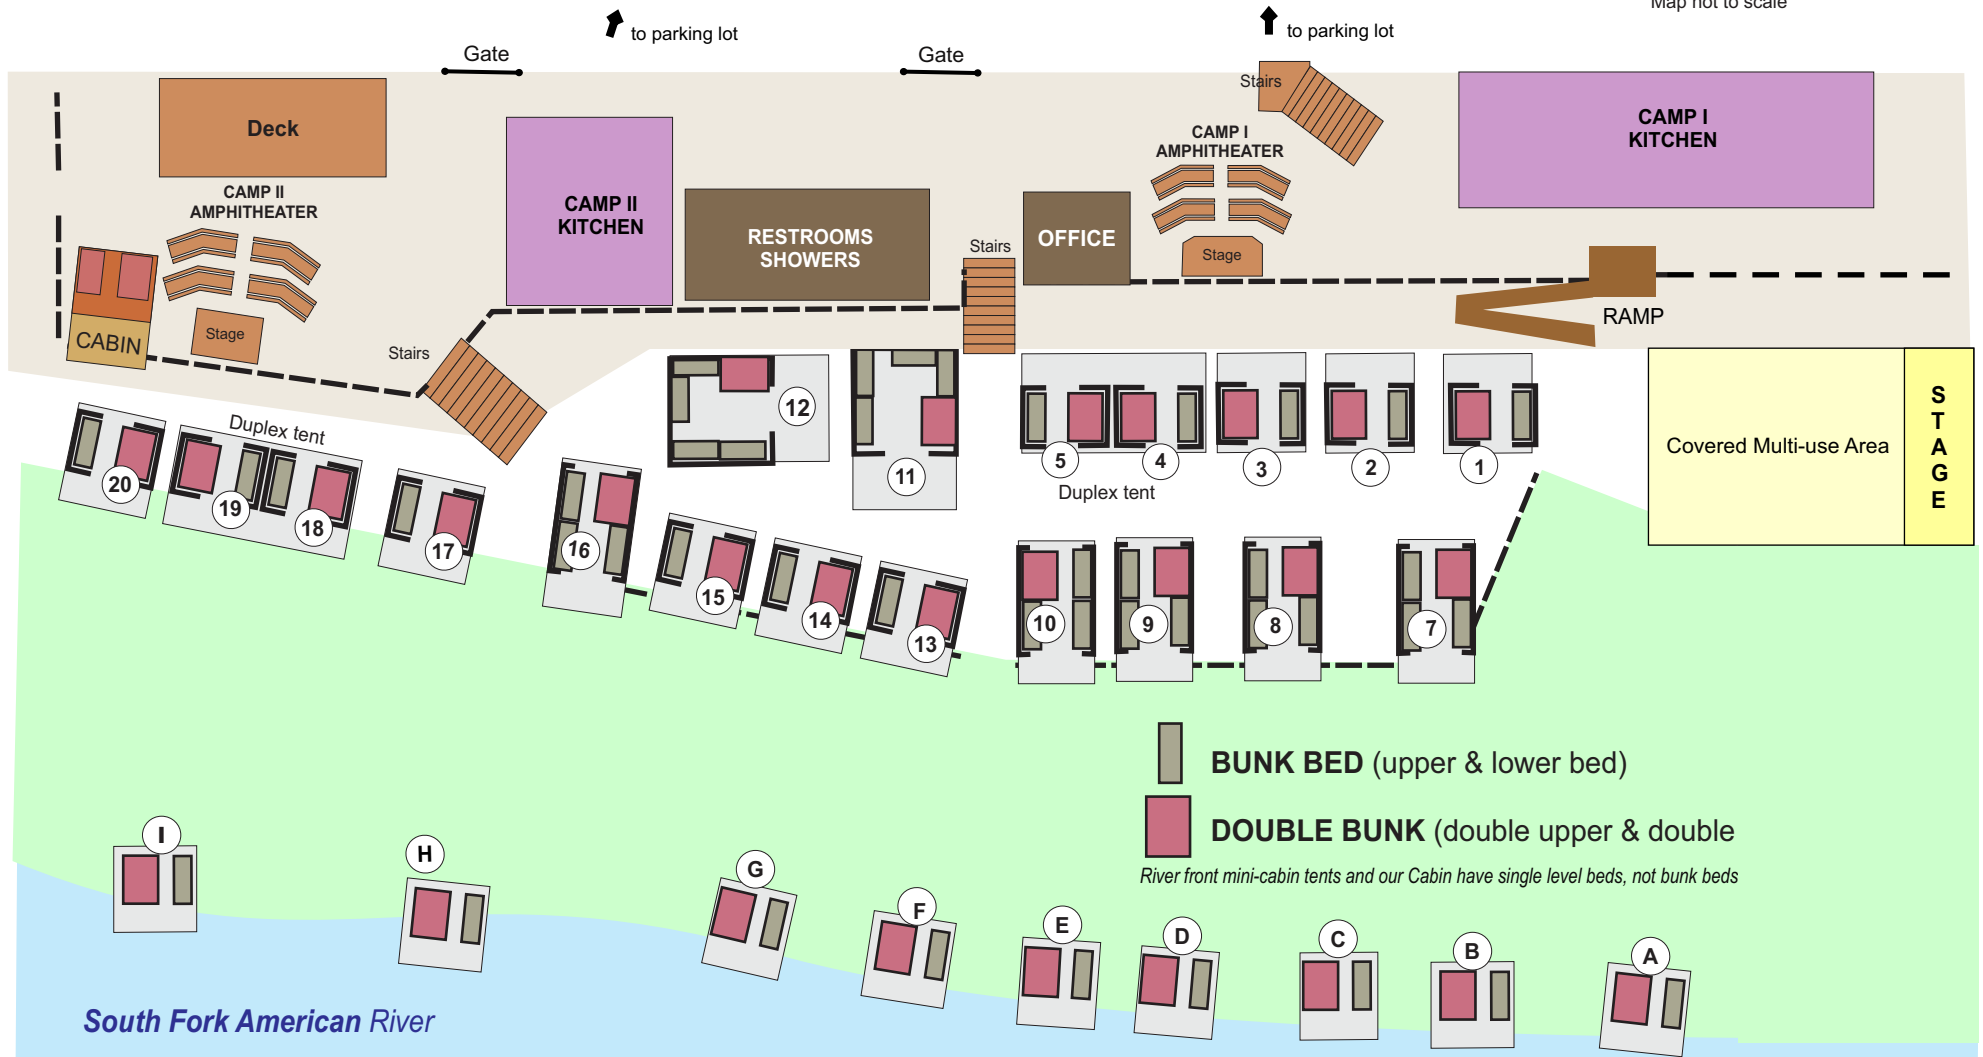

# EARTHTREK EXPEDITIONS CABIN TENT MAP

Map not to scale

 **BUNK BED** (upper & lower bed)  
 **DOUBLE BUNK** (double upper & double lower)  
*River front mini-cabin tents and our Cabin have single level beds, not bunk beds*

South Fork American River

*River front mini-cabin tents and our Cabin have single level beds, not bunk beds*

South Fork American River

**TENTS 1, 2, 3, 4, 5, 13, 14, 15, 17, 18, 19 & 20:** Sleeps 6 maximum

**TENTS 7, 8, 9, 10 & 16:** sleeps 10 maximum

**TENTS 11 & 12:** sleeps 12 maximum

**TENTS A, B, C, D, E, F, G, H, I** sleeps 3 2

**CABIN** sleeps 4 (2 adults, 2 kids)

**TOTAL BEDS:** 177 at capacity

# Capacity of each Cabin Tent and River Tent

	1	2	3	4	5	6	7	8
13								
14								
15								
16								
17								
18								
19								
20								

River  
Tents

	1	2	3
A			
B			
C			
D			
E			
F			
G			
H			
I			