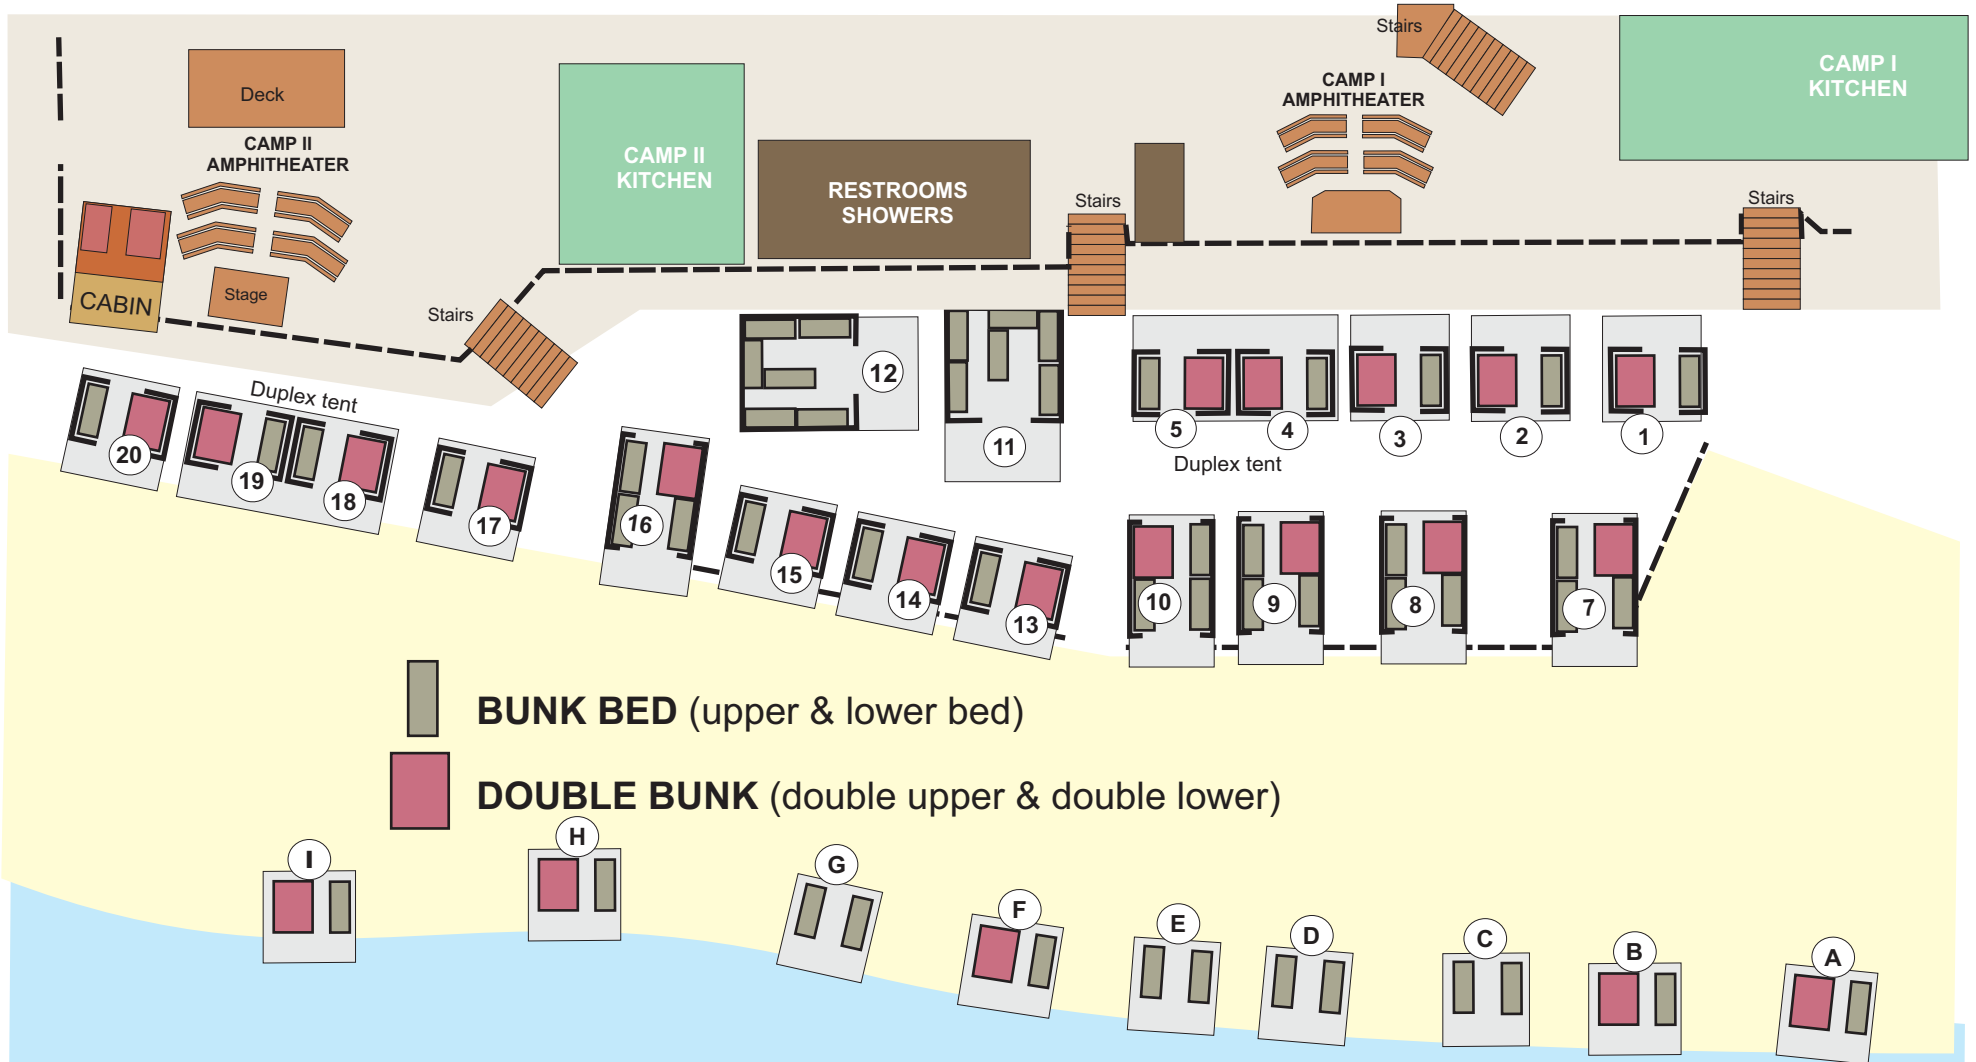

# EARTHTREK EXPEDITIONS CABIN TENT MAP

Map not to scale

**BUNK BED** (upper & lower bed)  
**DOUBLE BUNK** (double upper & double lower)

*River front mini-cabin tents and our Cabin have single level beds, not bunk beds*

**TENTS 1, 2, 3, 4, 5, 13, 14, 15, 17, 18, 19 & 20:** Sleeps 6 maximum

**TENTS 7, 8, 9, 10 & 16:** sleeps 10 maximum

**TENTS 11 & 12:** sleeps 12 maximum

**TENTS A, B, F, H & I** sleeps 3      **TENT C, D, E & G** sleeps 2

**CABIN** sleeps 4 (2 adults, 2 kids)

South Fork American River

South Fork American River

**TOTAL BEDS: 173**

# Capacity of each Cabin Tent

Tent #	1	2	3	4	5	6	7	8	9	10	11	12				
1							<div style="text-align: center;"> <b>Cabin</b>            1      2      3      4  <table border="1" style="margin: auto;"> <tr> <td></td> <td></td> <td>Child only</td> <td>Child only</td> </tr> </table> </div>								Child only	Child only
		Child only	Child only													
2																
3																
4																
5																
7																
8																
9																
10																
11																
12																
13							<div style="text-align: center;"> <b>River Front Mini-Cabin Tents</b> </div>									
14																
15																
16																
17																
18																
19																
20																